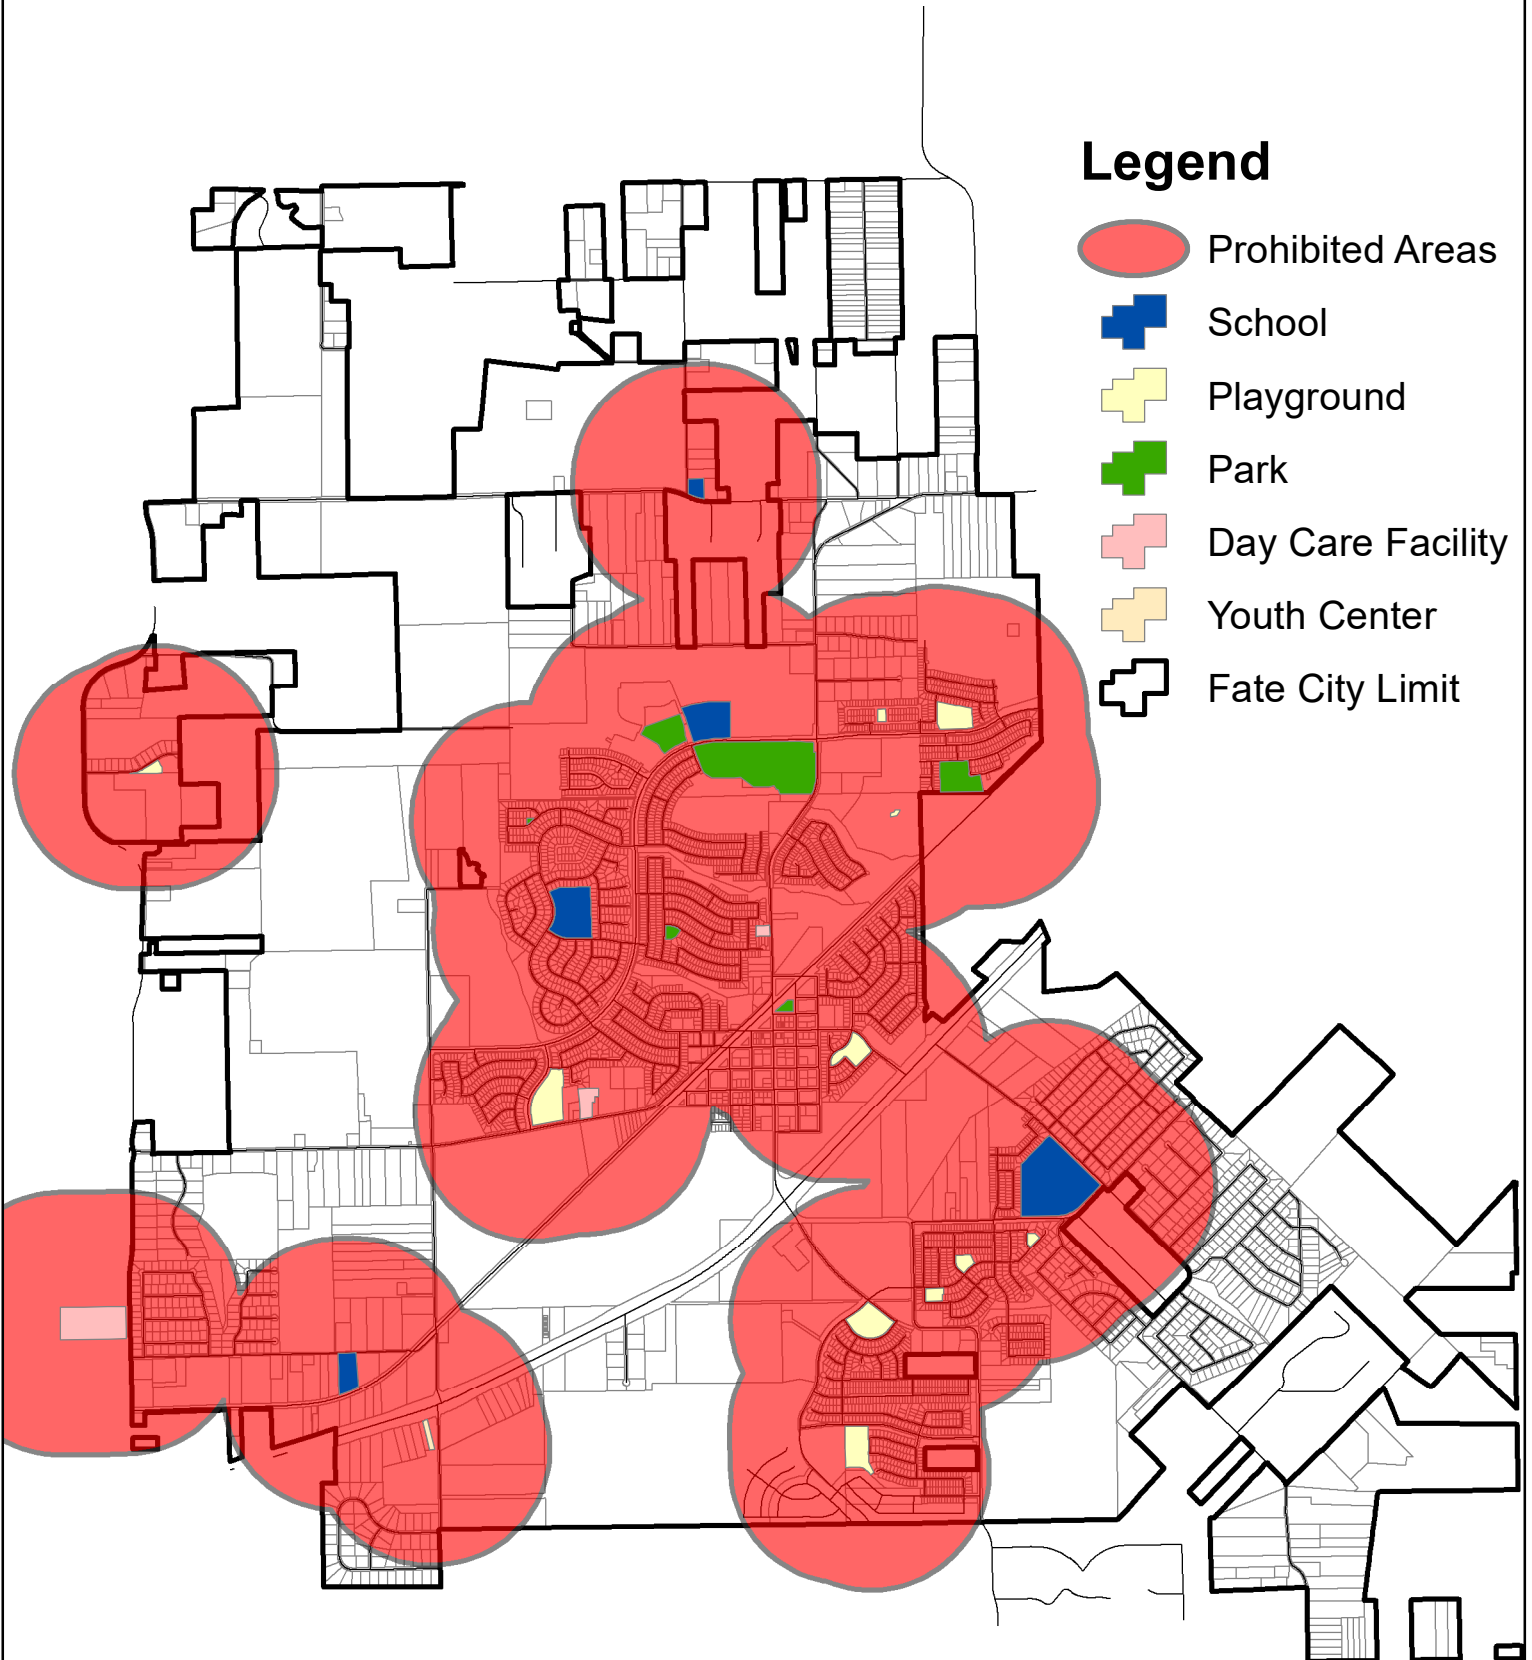

Sex Offenders Prohibited Areas Map. Code of Ordinances, Section 18-72

Legend

-  Prohibited Areas
-  School
-  Playground
-  Park
-  Day Care Facility
-  Youth Center
-  Fate City Limit

0 0.25 0.5 1 Miles